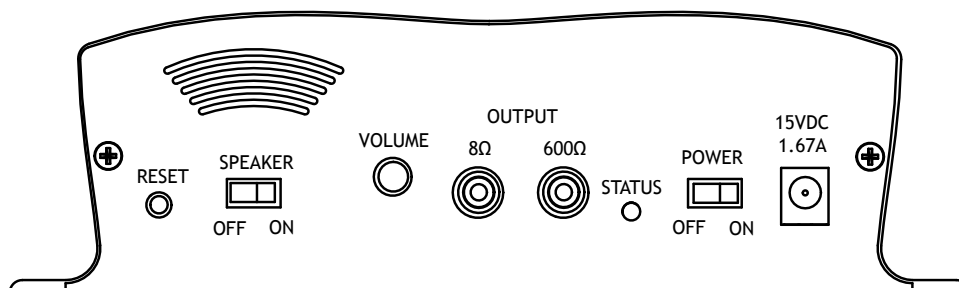

Specifications

Technical

Decoding	MPEG (.mp3)	Message Playback	Continuous or shuffle (optional)
Frequency Response ...	20Hz to 20KHz	Power Supply	15VDC @ 1.67A
Bit Rate	Up to 128Kbps	Audio Output	Mono RCA jack
Sample Rate	Up to 44KHz		Adjustable volume control
Memory Type	High-density FLASH	Impedance	6V p-p @ 8Ω or 3V p-p @ 600Ω
Memory Capacity	16MB	Size	2.25" x 7.50" x 8.75" (H x W x D)
Message Capacity	Up to 500 files	Color	Black
Message Loading	CD using built-in CD-ROM	Shipping Weight	5 pounds

Memory Tables

The bit-rate of your MP3 files will determine memory capacity.

Bit-rate	Quality	Message Time (16MB)
32Kbps	Analog Telephone	64 Minutes
64Kbps	↓	32 Minutes
128Kbps	CD	16 Minutes

Back View

Nel-Tech Labs, Inc.

4 Ash Street Extension • Derry, NH 03038

800.344.4685 • 603.425.1096

www.nel-techlabs.com • sales@nel-techlabs.com